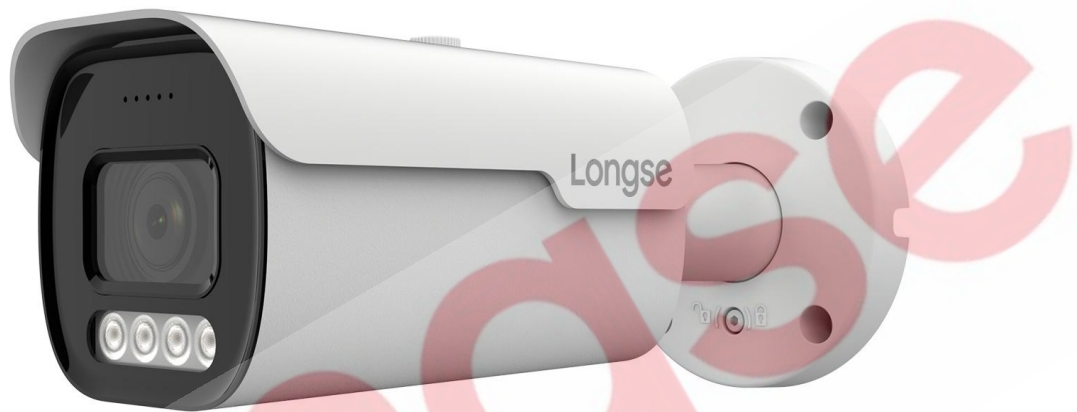

BMMB

Full Color HD Camera

BMMBHTC500ESLW

- Full Color Bullet
- 1/2.8" SONY Starvis Back-illuminated sensor
- 6mm Fixed Lens
- Support Warm white (4000K), up to 40m

www.longse.com

Data Subject To Change Without Notice

Model NO.	BMMBHTC500ESLW
Video Output Mode	AHD: 8M@15fps, 5M@20fps/12.5fps, 4M/2M@30fps/25fps; CVI: 8M@15fps/12.5fps, 4M/2M@30fps/25fps TVI: 8M@15fps/12.5fps, 5M@20fps/12.5fps, 4M/2M@30fps/25fps; CVBS
Camera	
Image Sensor	1/2.8" SONY Starvis Back-illuminated CMOS sensor
Image Resolution	8M:3840*2160 5M:2592*1944 4M:2560*1440 2M:1920*1080
TV System	PAL/NTSC
Electronic Shutter	Auto
Minimum Illumination	Color : 0.003 lux@F1.6, 0 Lux with white light
Scanning System	Progressive Scan
Lens	
Focus Length	6mm
Focus Control	Fixed
Lens Type	Fixed
Night Vision	
IR Cut Filter	YES
Infrared LED	NO, Support Warm white (4000K)
Light Distance	up to 40m
IR Status	AGC Auto Control
Camera Features	
Starlight	N/A
Day/Night	Color
OSD Menu	YES
WDR	120dB
UTC	YES
Noise Reduction	3DNR
Coaxial Audio	N/A
White Balance	AUTO / MANUAL
Gain Control	AUTO
General	
Housing	Main Body: Metal Cover: Plastic, IP67
Bracket	YES
Operation Temperature	-10°C ~ +60°C RH95% Max
Storage Temperature	-20°C ~ +60°C RH95% Max
Power Source	DC12V±10%, 750mA
Dimension	268(W) x 95(H) x 88(D)mm
Weight	1.5Kg

Technical Specifications

Model	BMMB
Material	Aluminum & SECC & PC
Dimension(WxHxD)	95 x 88 x 268 mm
Weight	1.50kg
Color	White
Operating Temperature	-20°C ~ +60°C
Humidity	< 95% RH
Junction Box	B320

Dimensions (mm)